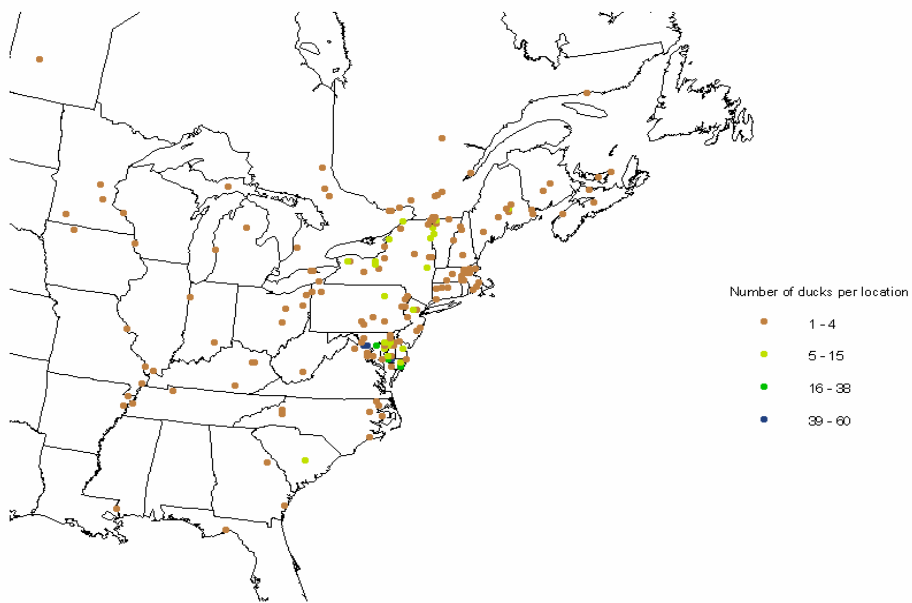

Preseason Banding Locations for Wood Ducks Recovered by Maryland Hunters

Based on band recoveries from 1941 to 2002

Maryland is a migration pathway for wood ducks from many breeding areas. Maryland hunters shot wood ducks banded in 31 states and provinces other than Maryland

28% of the wood ducks banded in Maryland and later recovered by hunters were shot in Maryland.

Maryland hens recruit drakes from other states to become 'local' just as new Maryland drakes may subsequently form nesting pairs and migrate elsewhere.